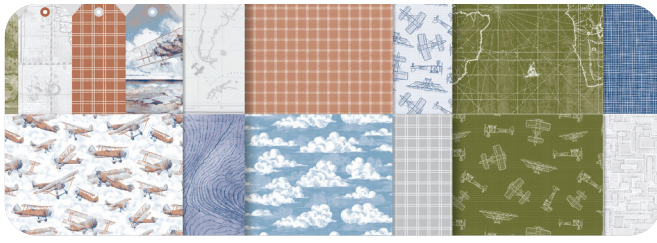

**FULL OF LIFE 6" X 6" (15.2 X 15.2 CM)**  
DESIGNER SERIES PAPER  
163357 | ~~\$12.50~~ \$10.62

**LILY POND LANE 6" X 6" (15.2 X 15.2 CM)**  
DESIGNER SERIES PAPER  
163342 | ~~\$12.50~~ \$10.62

**MEDITERRANEAN BLOOMS 12" X 12" (30.5 X 30.5 CM)**  
DESIGNER SERIES PAPER  
163284 | ~~\$12.50~~ \$10.62

**PERENNIAL LAVENDER 12" X 12" (30.5 X 30.5 CM)**  
DESIGNER SERIES PAPER  
162593 | ~~\$12.50~~ \$10.62

**TAKE TO THE SKY 12" X 12" (30.5 X 30.5 CM)**  
**DESIGNER SERIES PAPER**  
 163436 | ~~\$12.50~~ \$10.62